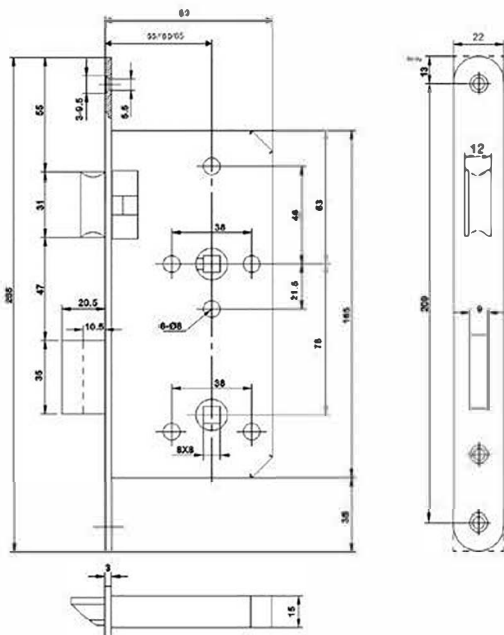

DLA7855WC : 55mm backset
DLA7860WC : 60mm backset
DLA7865WC : 65mm backset

Finish: SSS, PSS, PVD, AB

Features

- 55/60/65mm backset, 78mm centres
- SS 304 forend, strike plate and follower
- SS 304 latch bolt, SS 304 dead bolt
- Tested to Grade X: 200,000 test cycles
- Forend and strike plate available square or radius
- Pierced to accept bolt through furniture and escutcheons at 38mm centres
- Lever handle retracts latchbolt. Thumbturn operates deadbolt

BS EN 12009 Classification

3	X	9	1	0	G	-	B	0	2	0
---	---	---	---	---	---	---	---	---	---	---